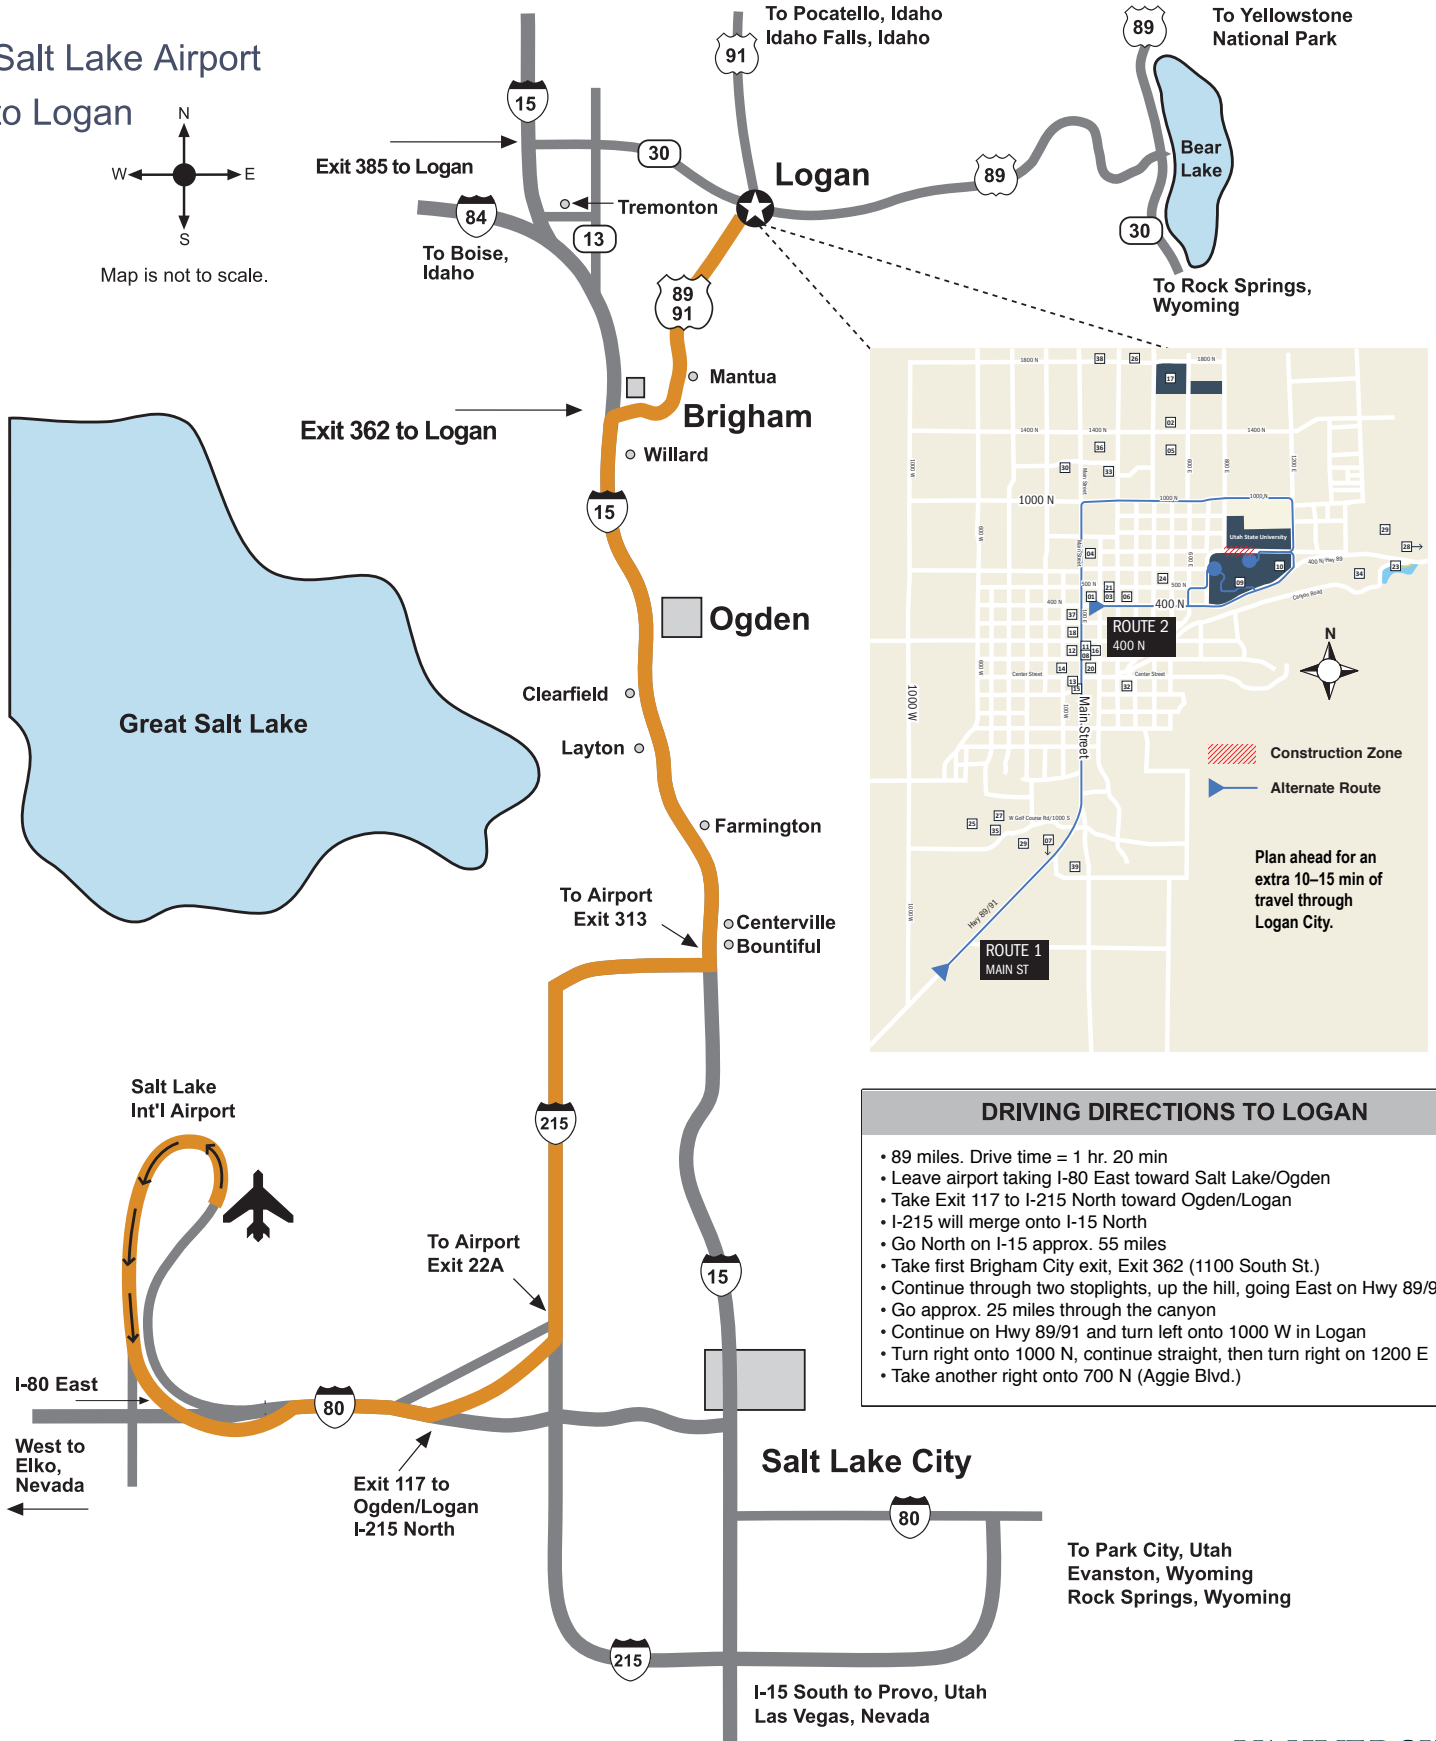

Utah State University DIRECTIONS FROM S.L.C.

Salt Lake Airport
to Logan

Map is not to scale.

Plan ahead for an extra 10-15 min of travel through Logan City.

- DRIVING DIRECTIONS TO LOGAN**
- 89 miles. Drive time = 1 hr. 20 min
 - Leave airport taking I-80 East toward Salt Lake/Ogden
 - Take Exit 117 to I-215 North toward Ogden/Logan
 - I-215 will merge onto I-15 North
 - Go North on I-15 approx. 55 miles
 - Take first Brigham City exit, Exit 362 (1100 South St.)
 - Continue through two stoplights, up the hill, going East on Hwy 89/91
 - Go approx. 25 miles through the canyon
 - Continue on Hwy 89/91 and turn left onto 1000 W in Logan
 - Turn right onto 1000 N, continue straight, then turn right on 1200 E
 - Take another right onto 700 N (Aggie Blvd.)

To Park City, Utah
Evanston, Wyoming
Rock Springs, Wyoming

I-15 South to Provo, Utah
Las Vegas, Nevada