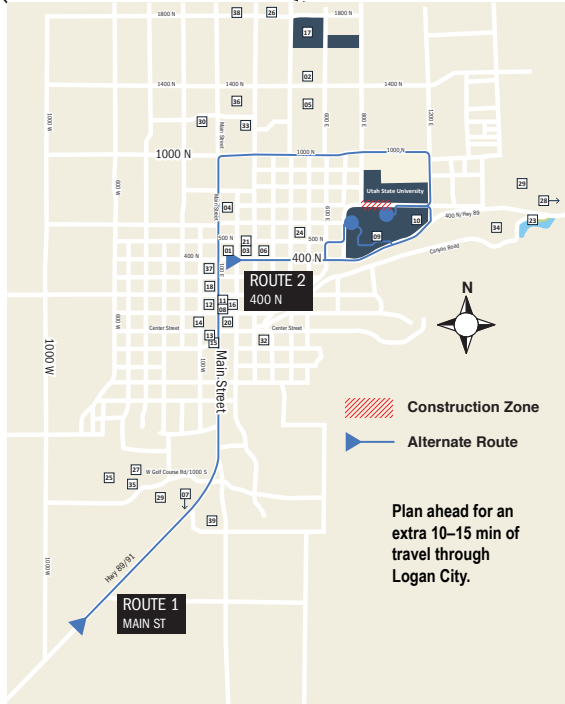

Utah State University DIRECTIONS FROM S.L.C.

Salt Lake Airport
to Logan

Map is not to scale.

Plan ahead for an extra 10-15 min of travel through Logan City.

- DRIVING DIRECTIONS TO LOGAN**
- 89 miles. Drive time = 1 hr. 20 min
 - Leave airport taking I-80 East toward Salt Lake/Ogden
 - Take Exit 117 to I-215 North toward Ogden/Logan
 - I-215 will merge onto I-15 North
 - Go North on I-15 approx. 55 miles
 - Take first Brigham City exit, Exit 362 (1100 South St.)
 - Continue through two stoplights, up the hill, going East on Hwy 89/91
 - Go approx. 25 miles through the canyon
 - Continue on Hwy 89/91 and turn left onto 1000 W in Logan
 - Turn right onto 1000 N, continue straight, then turn right on 1200 E
 - Take another right onto 700 N (Aggie Blvd.)

To Park City, Utah
Evanston, Wyoming
Rock Springs, Wyoming

I-15 South to Provo, Utah
Las Vegas, Nevada